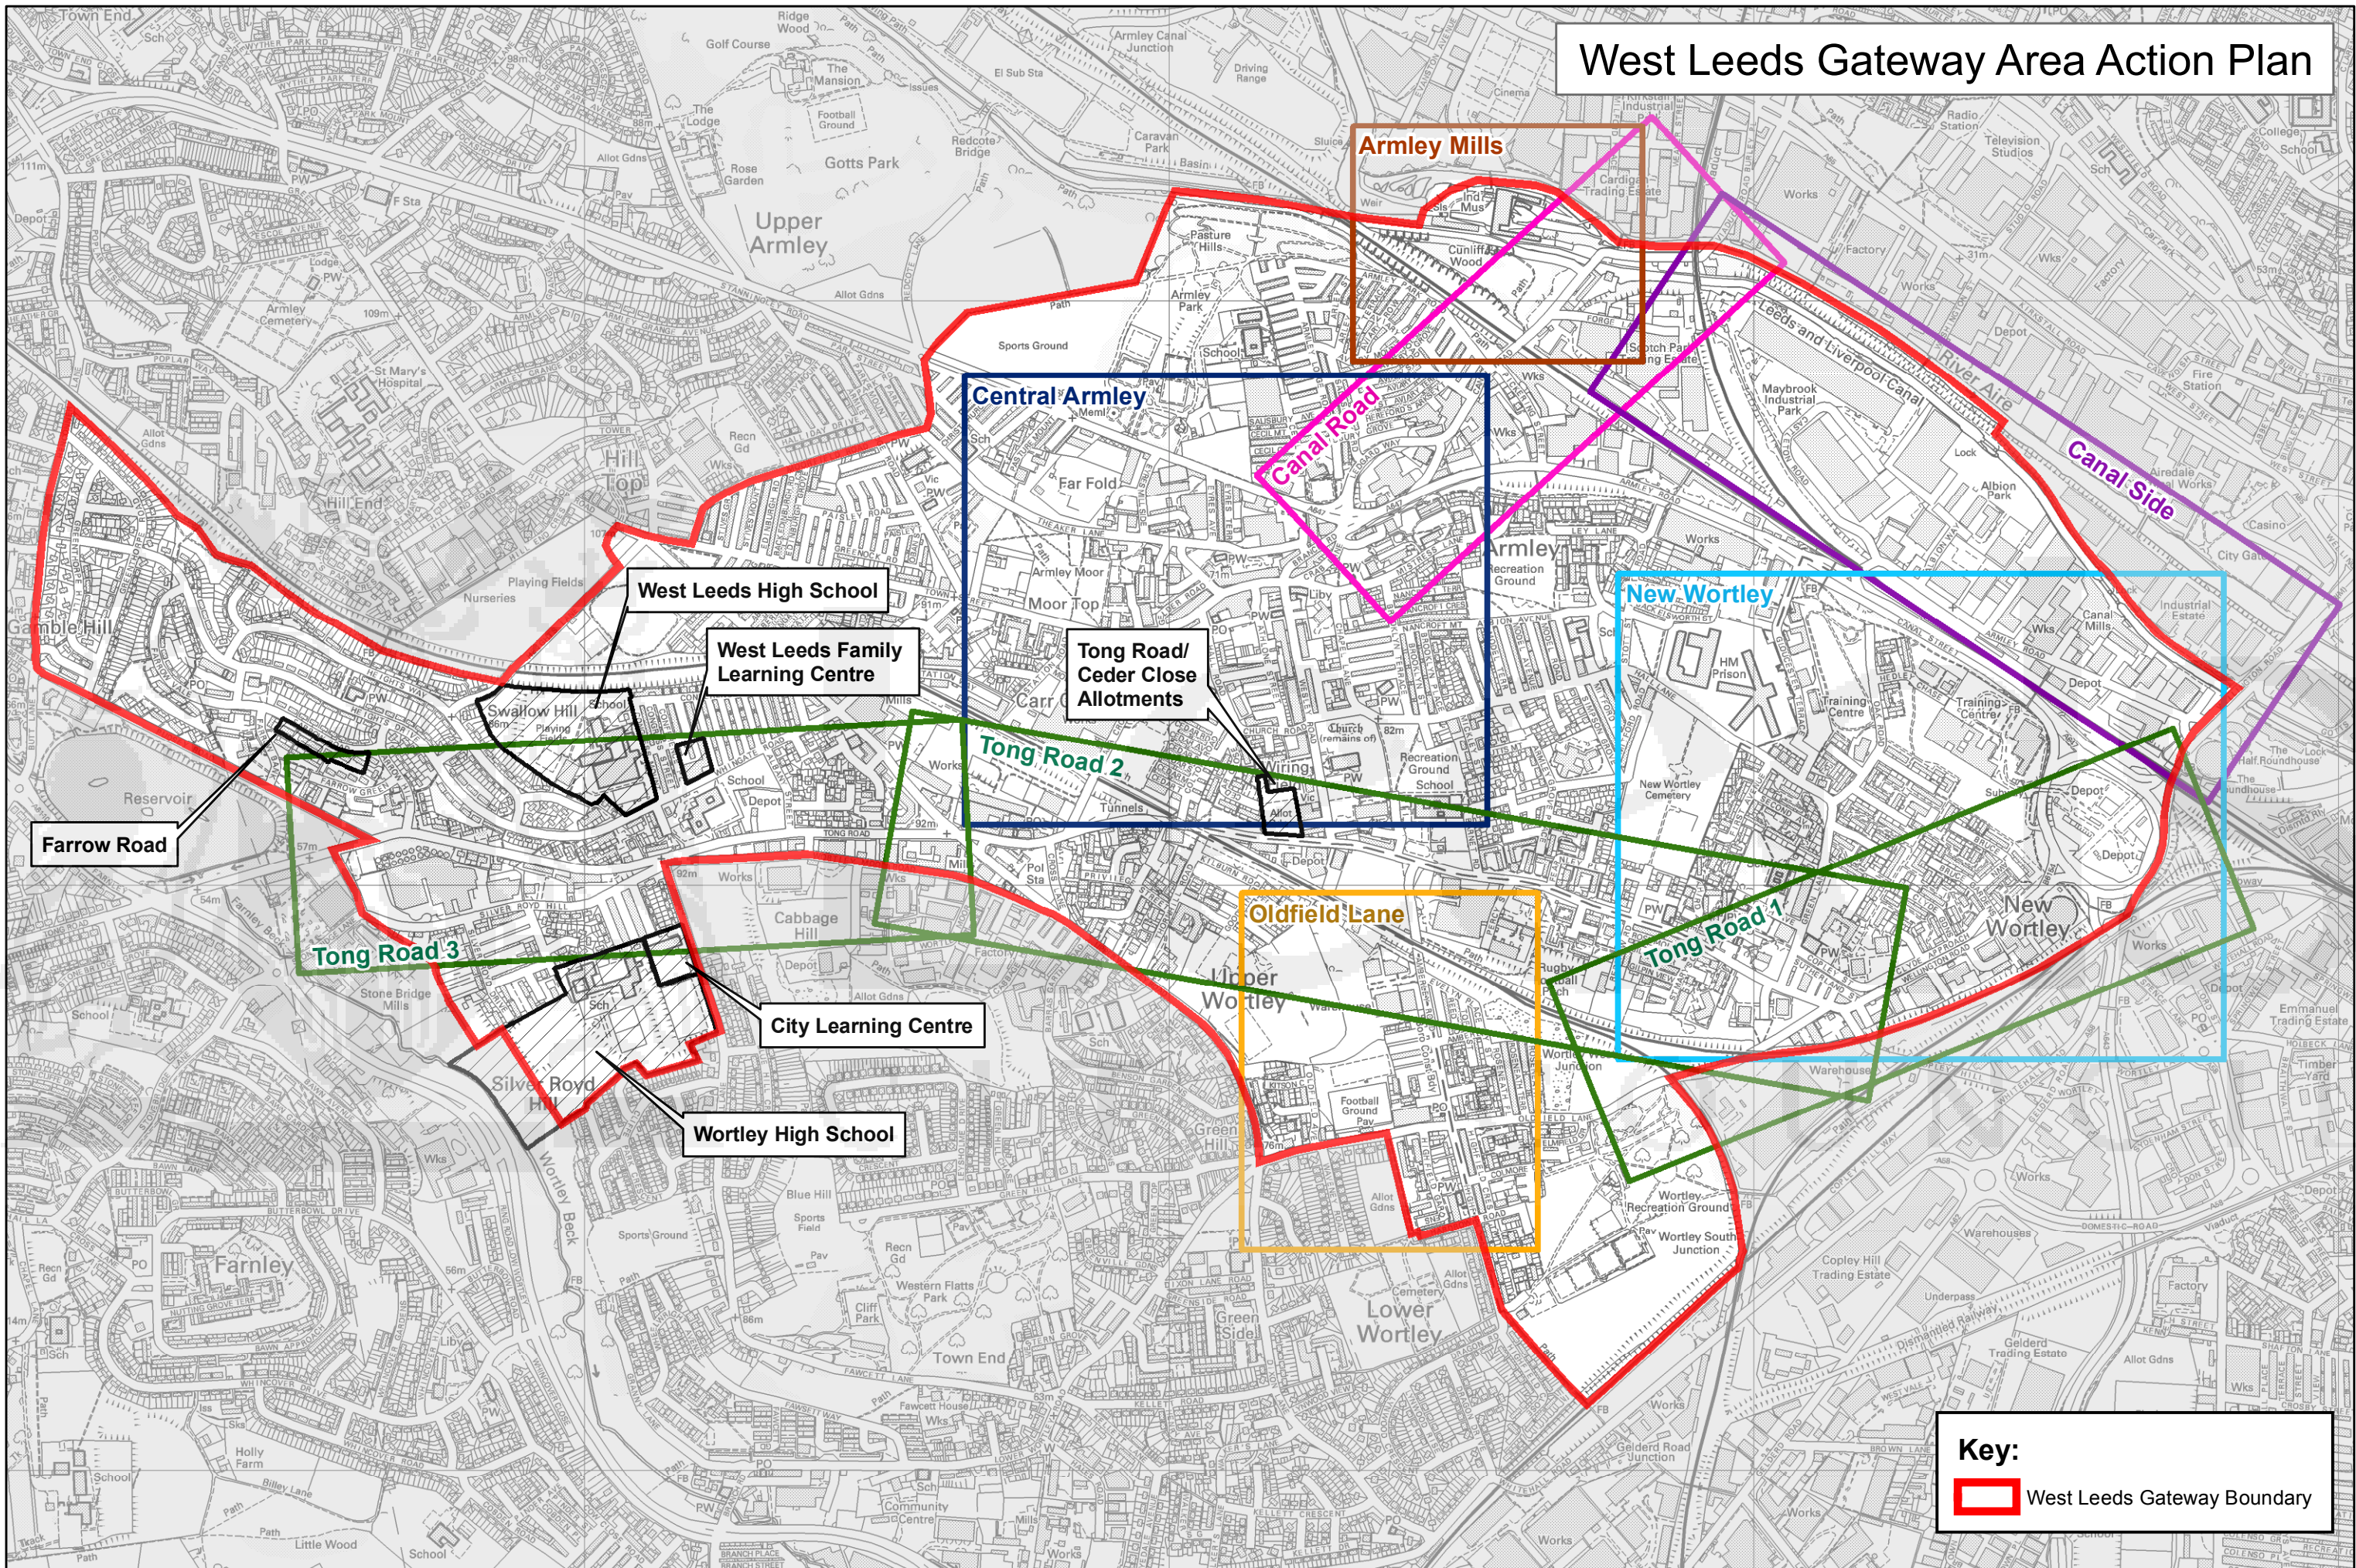

# West Leeds Gateway Area Action Plan

**Key:**

West Leeds Gateway Boundary